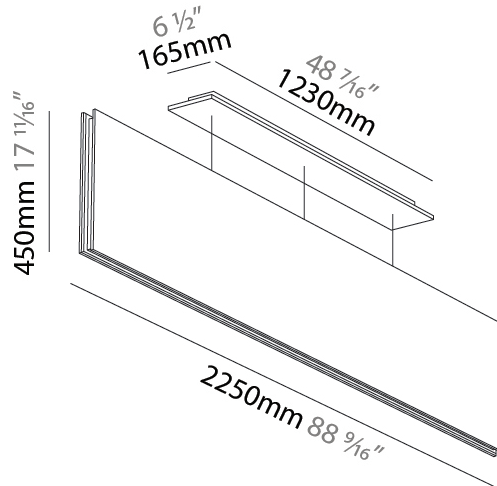

base number	LED Dimming	Color Temperature	Finish Options	Cable Length

1. To build a product code in our configurator select the specify button on the base model # product page
2. To build a manual product code on this datasheet choose from the options listed below in blue font and add the suffix to the base model #

GENERAL

Series: Lullaby
Brand: Prolicht
Division: Architectural
Mounting Type: Suspension
Mounting Location: Ceiling
Subcategory: Acoustic

PHYSICAL

Shape: Rectangle
Length (mm): 2250
Length (in): 88 ³/₁₆
Width (mm): 50
Width (in): 1 ¹⁵/₁₆
Height (mm): 450
Height (in): 17 ¹/₁₆
Light Distribution: Direct
Fixture Finish: ANC / ASH / BNA / BTC / BZE / CEL / EGG / EVG / FOG / FOS / FST / FUA / IRI / IRO / KHA / LIC / LIM / MER / MSN / MUS / ONX / PEA / PLU / POL / PPY / RAY / ROY / RST / STE / SWD / TAN / TAU
Fixture Material: Aluminum
Cable Details: 2,000mm / 6,000mm Transparent Cable

ELECTRICAL

Lamp Type: LED
Input Wattage (W): 47
Total Output Wattage (W): 42.7
Dimming: Non-Dimmable / 0-10V Dimming
Driver Included: Yes
Driver Location: Integrated
Driver Type: Constant Current - Universal
Driver Class: Class 2
Input Voltage (V): 120 - 277

LED

Color Temperature (°K): 2700 / 3000 / 3500 / 4000
Max. Delivered Lumen (lm): 6286 / 6378 / 6445 / 6562
Nominal Lumen (lm): 7510 / 7620 / 7700 / 7840
CRI: >90 CRI
Lamp Life (hrs): 80000

OPTICAL

Beam Angle: 80

RATINGS AND CERTIFICATIONS

Certified By: Certified for North American Standards
IP rating: IP20