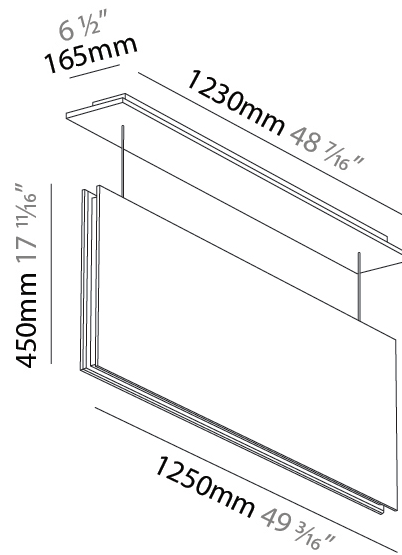

1. To build a product code in our configurator select the specify button on the base model # product page
2. To build a manual product code on this datasheet choose from the options listed below in blue font and add the suffix to the base model #

GENERAL

Series: Lullaby
Brand: Prolicht
Division: Architectural
Mounting Type: Suspension
Mounting Location: Ceiling
Subcategory: Acoustic

PHYSICAL

Shape: Rectangle
Length (mm): 1250
Length (in): 49 ³/₁₆
Width (mm): 50
Width (in): 1 ¹⁵/₁₆
Height (mm): 450
Height (in): 17 ¹¹/₁₆
Light Distribution: Direct
Fixture Finish: ANC / ASH / BNA / BTC / BZE / CEL / EGG / EVG / FOG / FOS / FST / FUA / IRI / IRO / KHA / LIC / LIM / MER / MSN / MUS / ONX / PEA / PLU / POL / PPY / RAY / ROY / RST / STE / SWD / TAN / TAU
Fixture Material: Aluminum
Cable Details: 2,000mm / 6,000mm Transparent Cable

ELECTRICAL

Lamp Type: LED
Input Wattage (W): 26
Total Output Wattage (W): 23.7
Dimming: Non-Dimmable / 0-10V Dimming
Driver Included: Yes
Driver Location: Integrated
Driver Type: Constant Current - Universal
Driver Class: Class 2
Input Voltage (V): 120 - 277

LED

Color Temperature (°K): 2700 / 3000 / 3500 / 4000
Max. Delivered Lumen (lm): 3432 / 3482 / 3515 / 3582
Nominal Lumen (lm): 4100 / 4160 / 4200 / 4280
CRI: >90 CRI
Lamp Life (hrs): 80000

OPTICAL

Beam Angle: 80

RATINGS AND CERTIFICATIONS

Certified By: Certified for North American Standards
IP rating: IP20